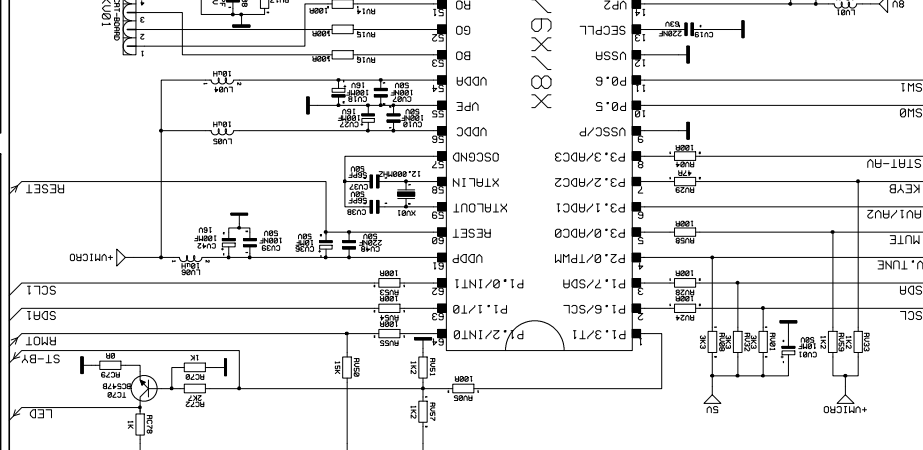

SOUND PROCESSOR

TUNER

CONTROLLER+VIDEO PROCESSOR

DOLBY AMPLIFIER