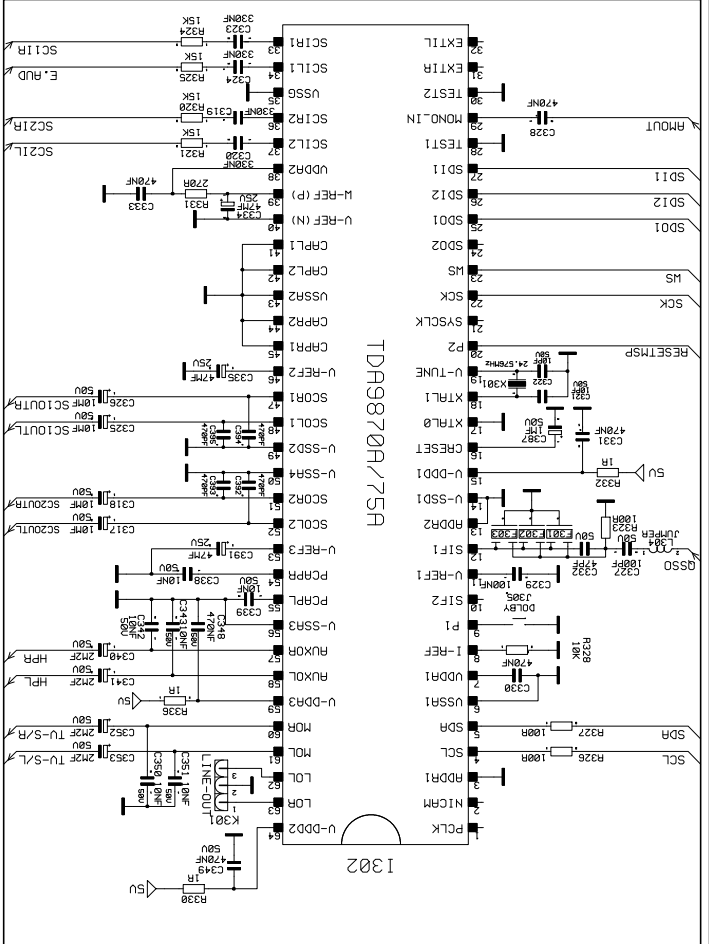

SOUND PROCESSOR

TUNER

CONTROLLER+VIDEO PROCESSOR

DOLBY AMPLIFIER